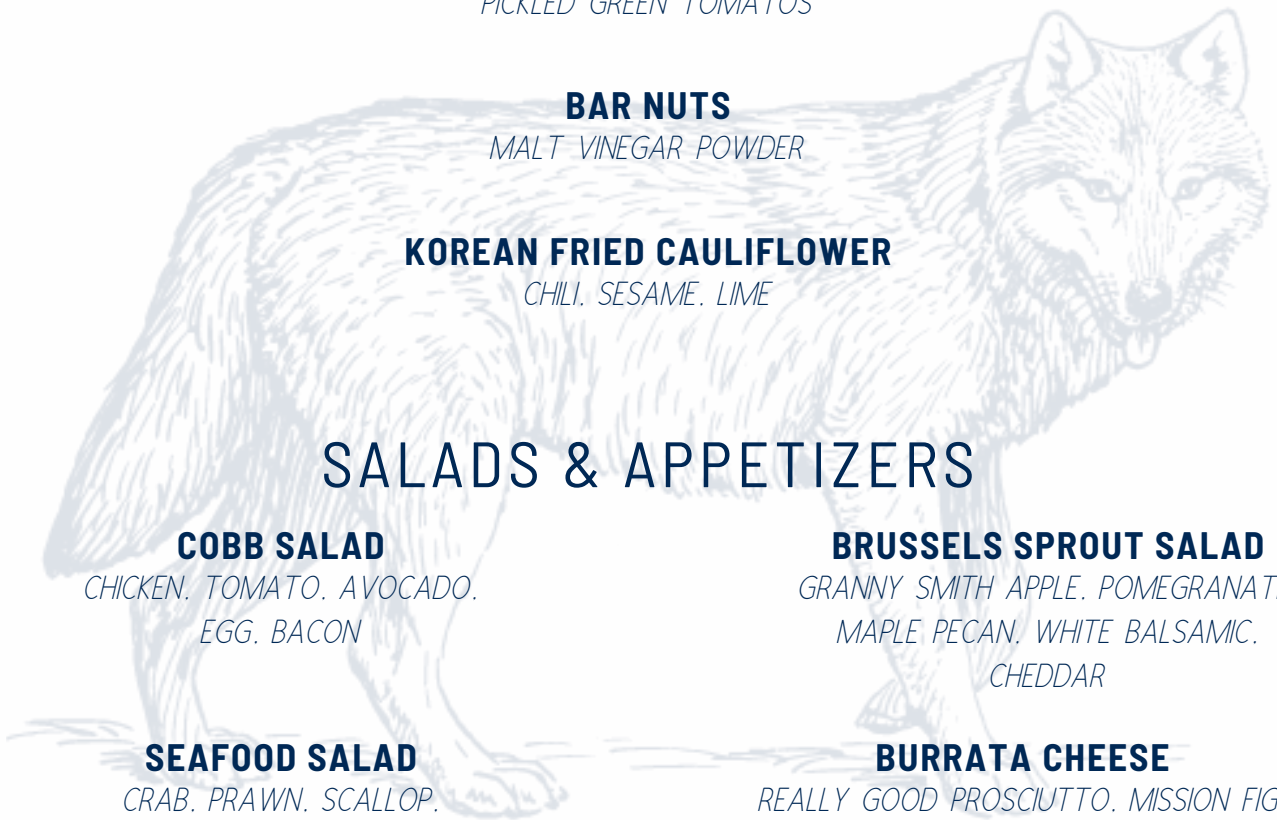

BURRATA CHEESE

REALLY GOOD PROSCIUTTO. MISSION FIG.
QUINCE. GRILLED SOURDOUGH

SMOKED SALMON

POTATO ROSTI.
HERB CREME FRAICHE

STEAK TARTARE À LA PARISIENNE

CLASSIC CONDIMENTS.
POTATO CHIPS

CAESAR SALAD

TORN BAGUETTE CROUTONS. PARMESAN. WHITE ANCHOVY
ADD HALF CHICKEN BREAST +7
ADD GRILLED PRAWNS +10
ADD SMOKED SALMON +7

THE RANCHMEN'S CLUB

WOLVES DEN

LUNCH MENU

SANDWICHES

CHOICE OF SOUP DU JOUR, FRENCH FRIES, OR GREEN SALAD
ADD CAESAR SALAD +3

CRISPY CHICKEN SANDWICH

PICKLE-BRINED CHICKEN, POBLANO AIOLI,
LETTUCE, RED ONION